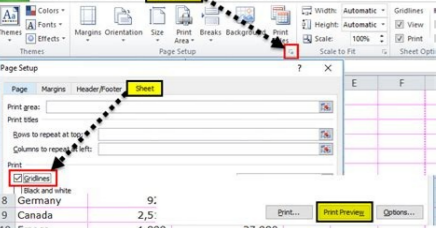

Print Gridlines in Excel