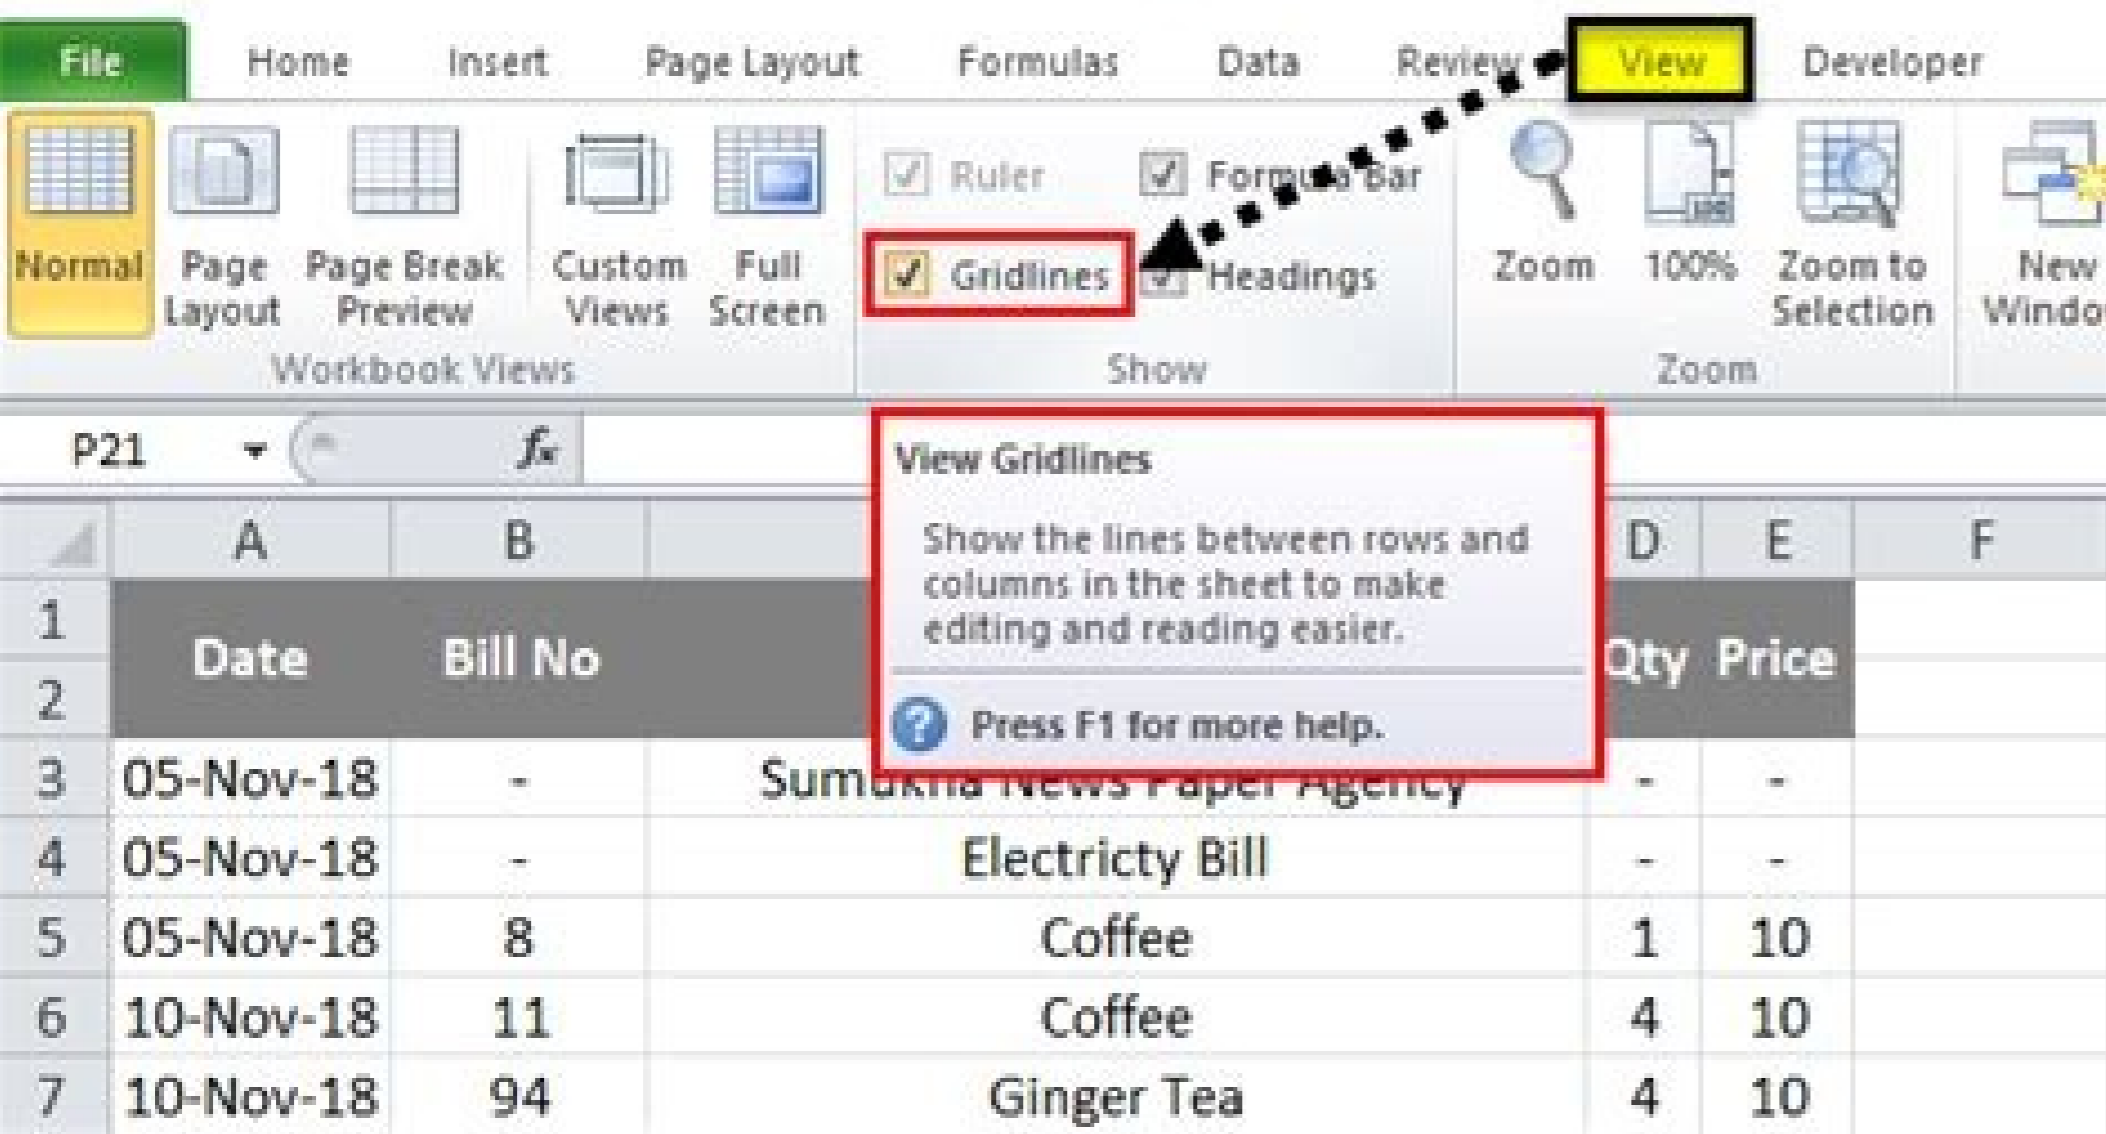

Gridlines in Excel

Can you print gridlines in excel. How to print gridlines in excel app.