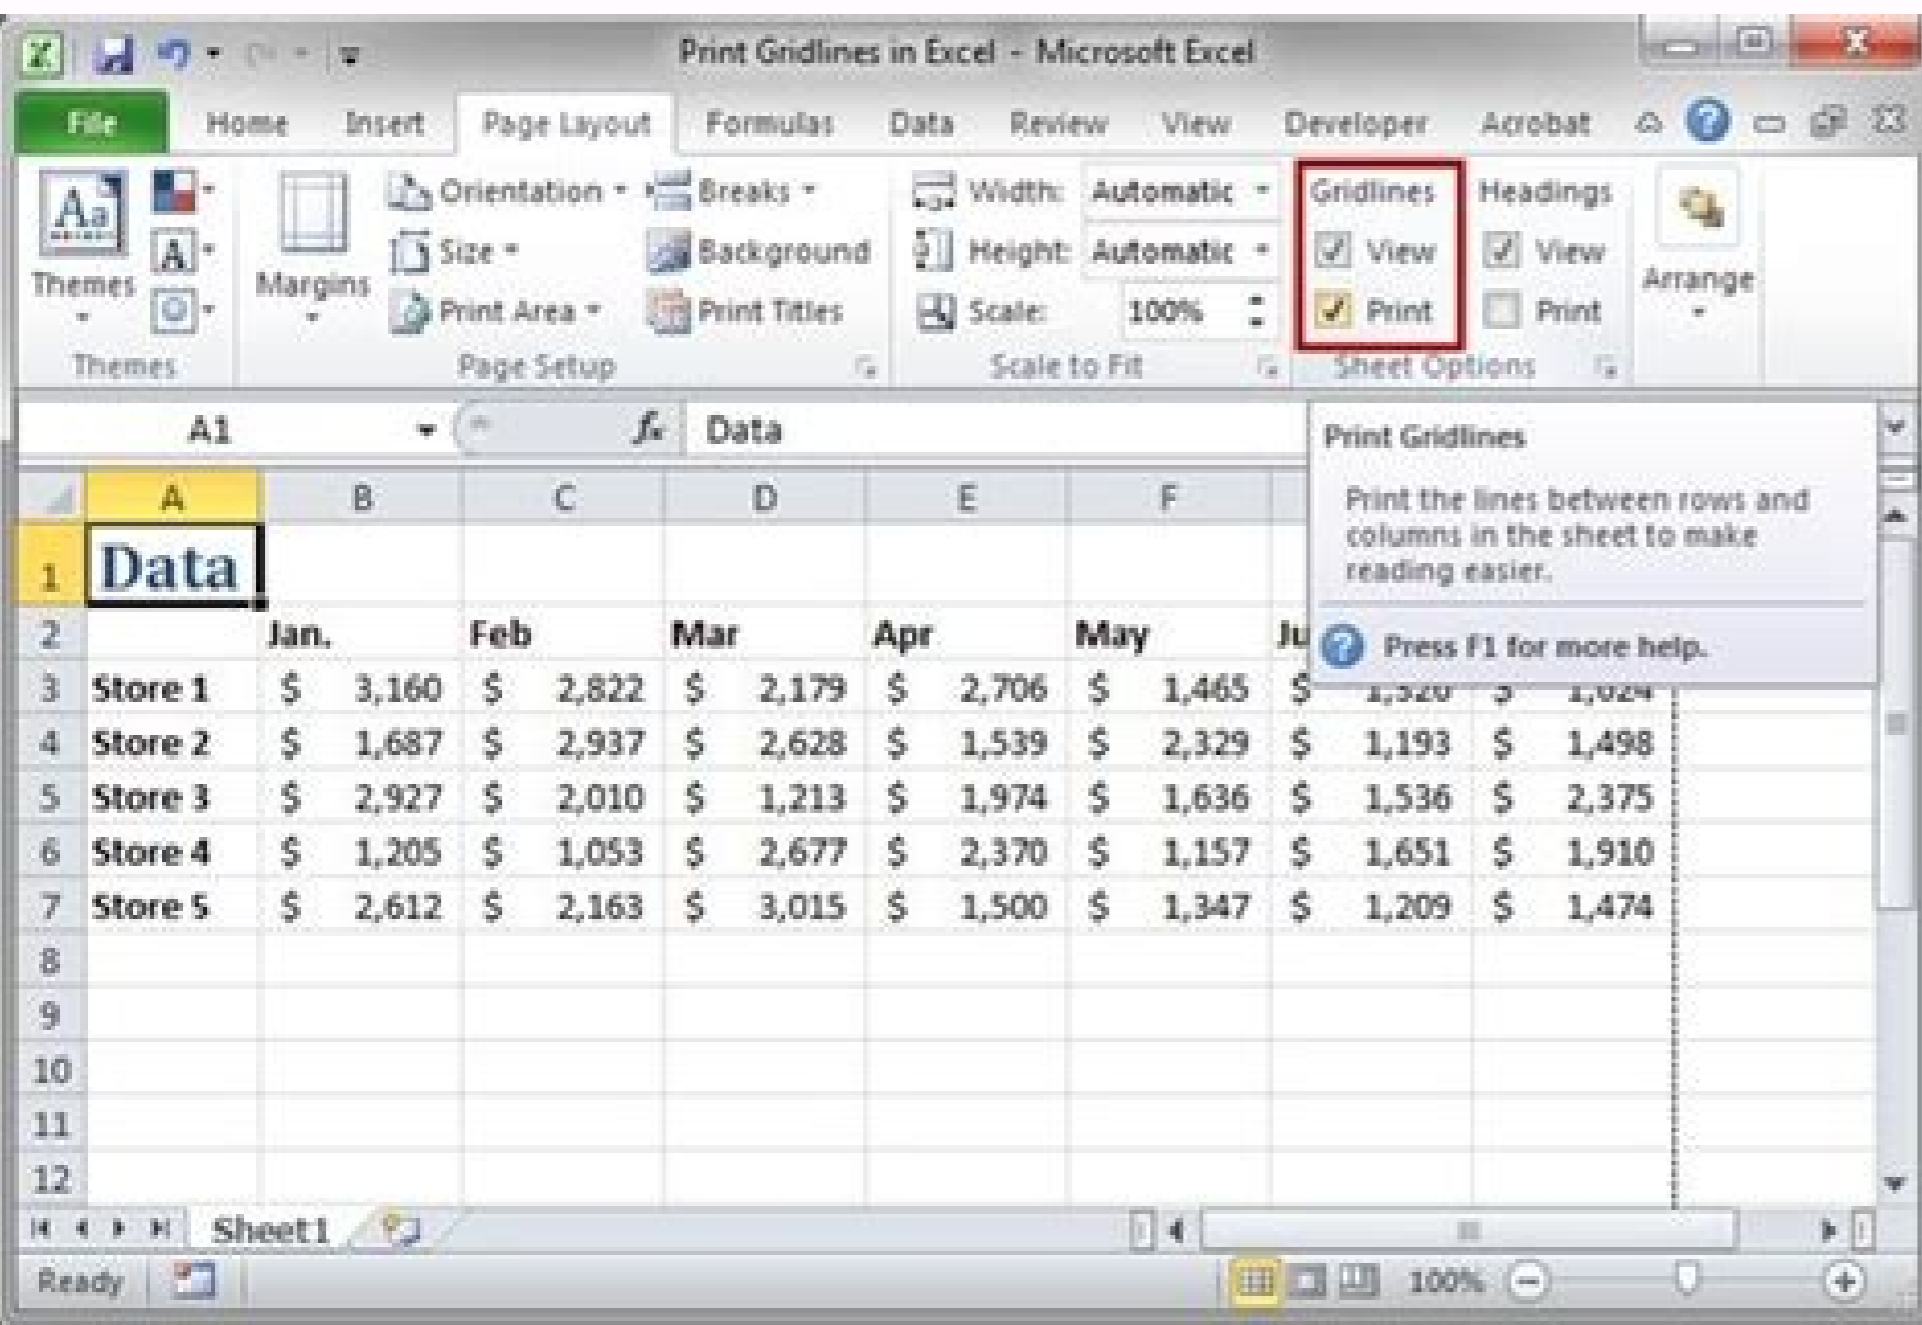

How to print gridlines in excel sheet

Print Gridlines in Excel

Gridlines in Excel

Can you print gridlines in excel. How to print gridlines in excel app.